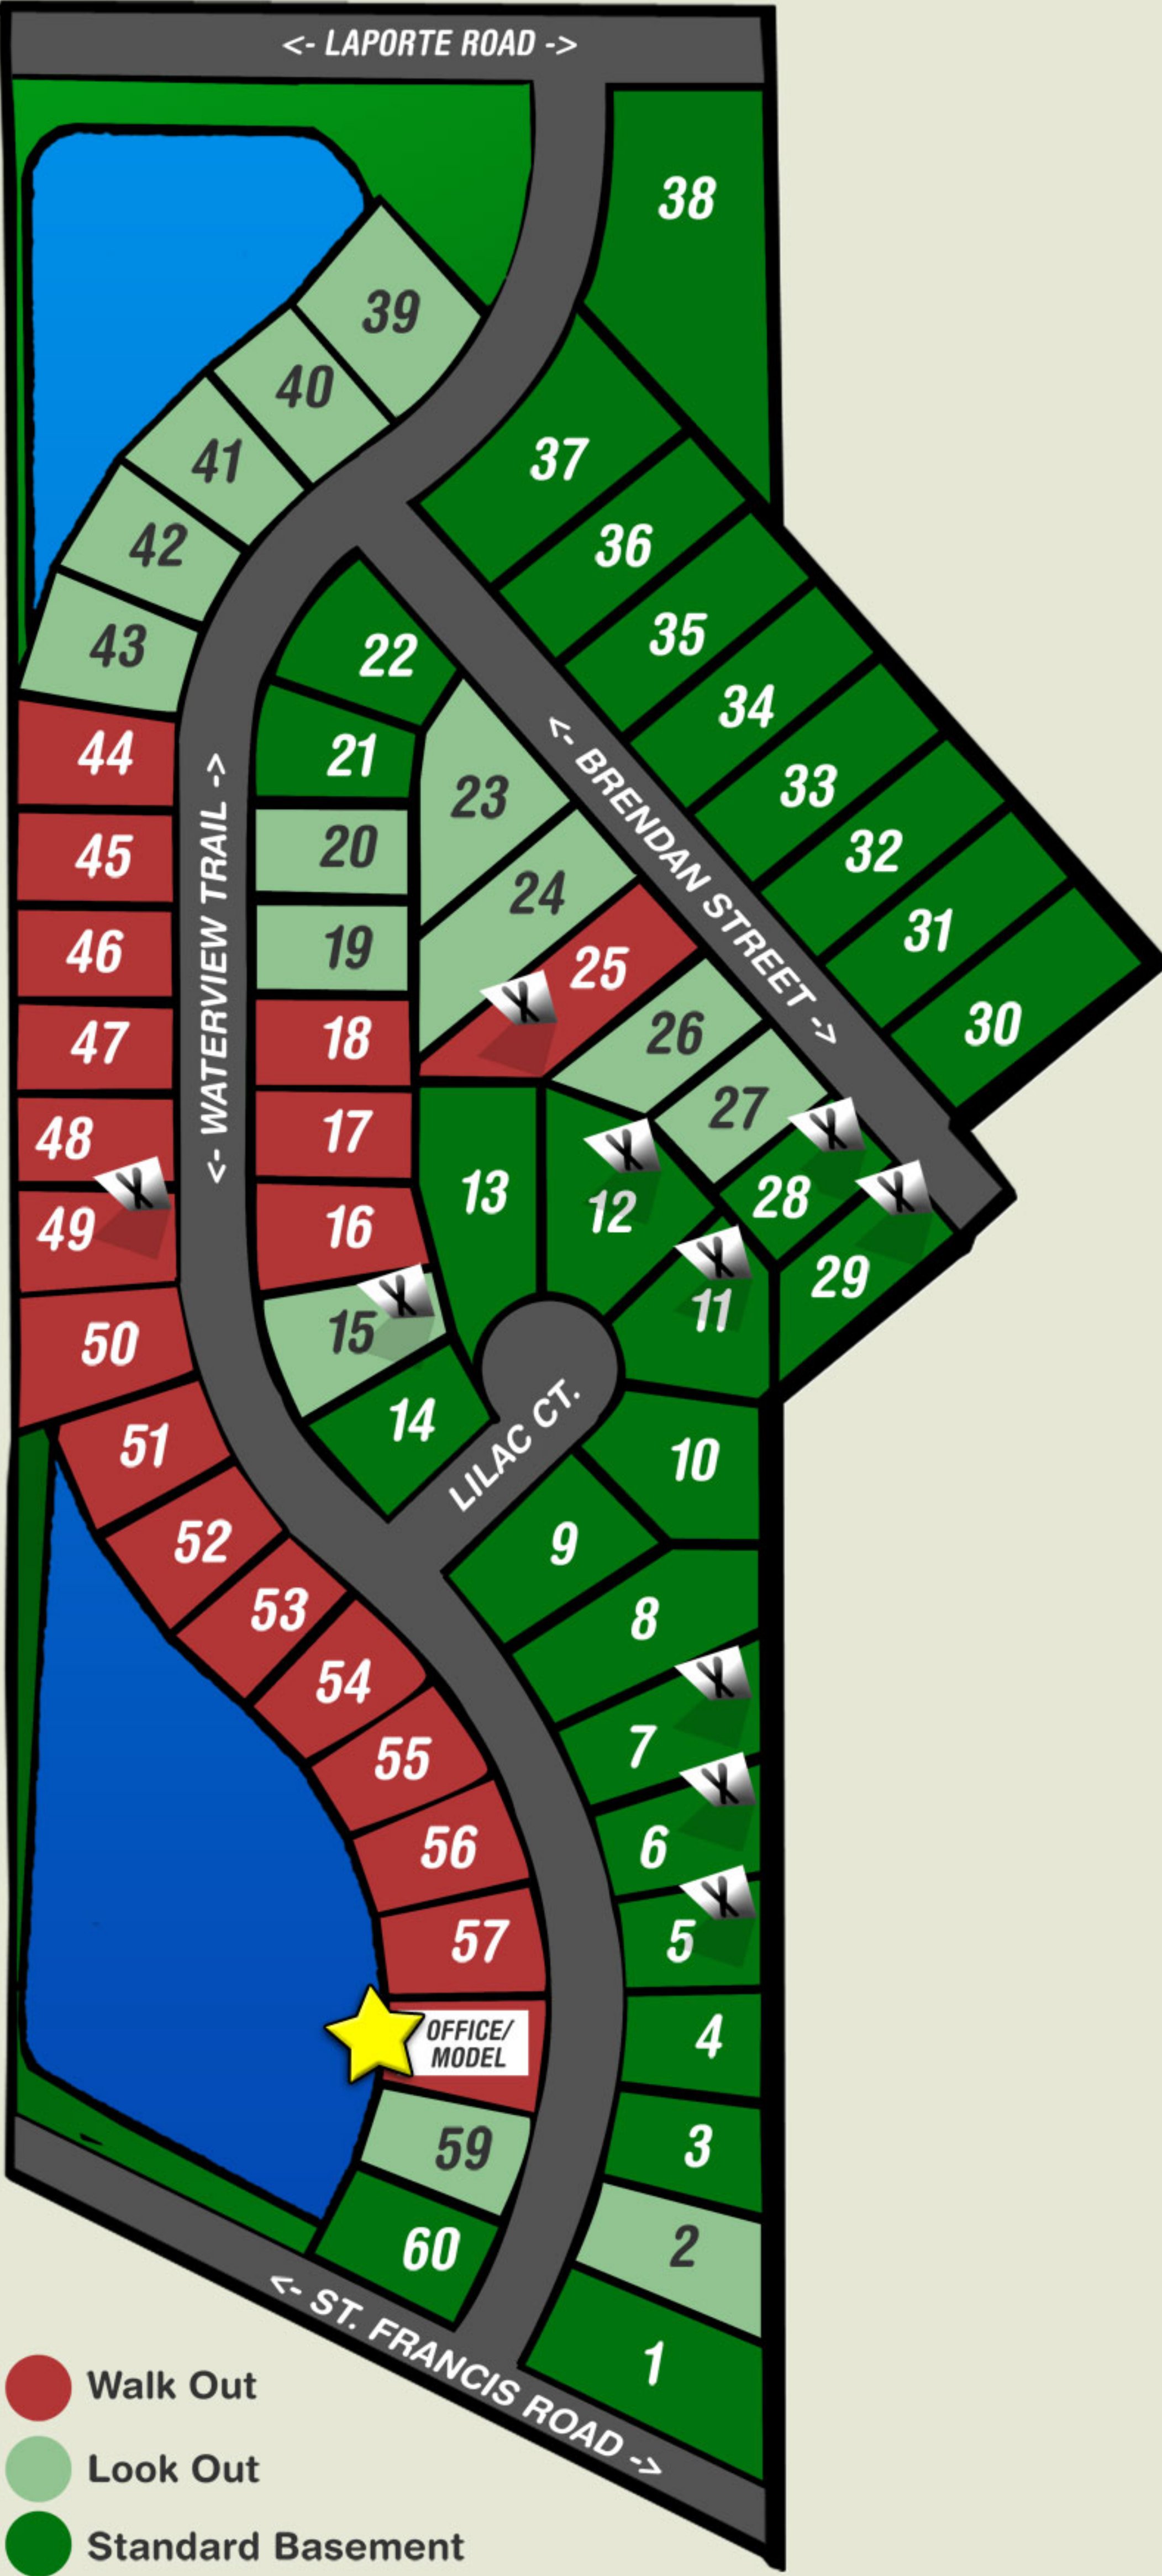

# CANDLE CREEK (38.79 ACRES / 60 LOTS)

- Walk Out
- Look Out
- Standard Basement
- Sold