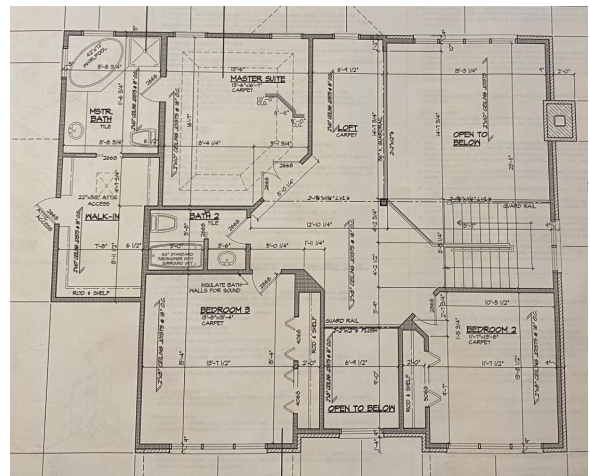

## A 2-Story with 3 Bedrooms, Study & Loft

**Candle Creek of Frankfort:**

**Lincoln Way - EAST & 157-C Schools:**

**\* Fences Allowed \* No Association Fees**

**\* Grand Prairie, Chelsea, Hickory Creek**

This TBL 2-Story was Custom Built for a homeowner with their specific requirements. We work closely with our clients to help them design and build the home of their dreams. Please ask for more info on this home and how we can help you get you the home of your dreams.

3 BEDROOM / STUDY / LOFT : 2-1/2 BATH : 2-STORY : 3-CAR GARAGE

BLDG AREA = 2952 sq. ft.

FULL BASEMENT = 1526 sq. ft.

TOTAL AREA = 4478 sq. ft.

Other Layouts Available - We customize to your needs.

\* Pictures, Layout, Specs may not represent current design.  
Please review current design specs with builder