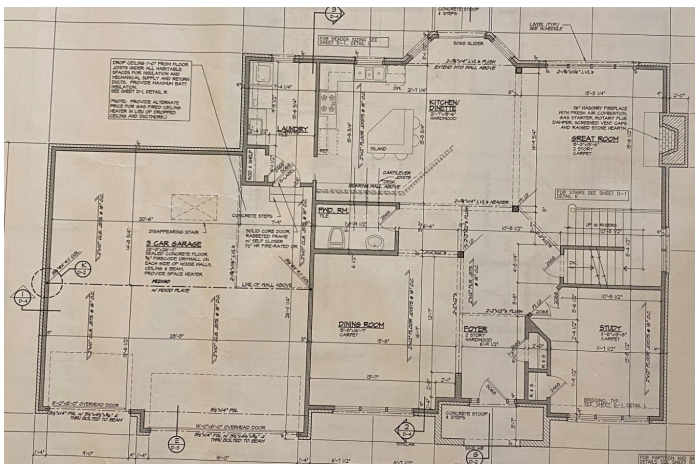

## A 2-Story with 3 Bedrooms, Study & Loft

**Candle Creek of Frankfort:**

**Lincoln Way - EAST & 157-C Schools:**

**\* Fences Allowed \* No Association Fees**

**\* Grand Prairie, Chelsea, Hickory Creek**

This TBL 2-Story was Custom Built for a homeowner with their specific requirements. We work closely with our clients to help them design and build the home of their dreams. Please ask for more info on this home and how we can help you get you the home of your dreams.

3 BEDROOM / STUDY / LOFT : 2-1/2 BATH : 2-STORY : 3-CAR GARAGE

BLDG AREA = 2952 sq. ft.

FULL BASEMENT = 1526 sq. ft.

TOTAL AREA = 4478 sq. ft.

Other Layouts Available - We customize to your needs.

\* Pictures, Layout, Specs may not represent current design.  
Please review current design specs with builder