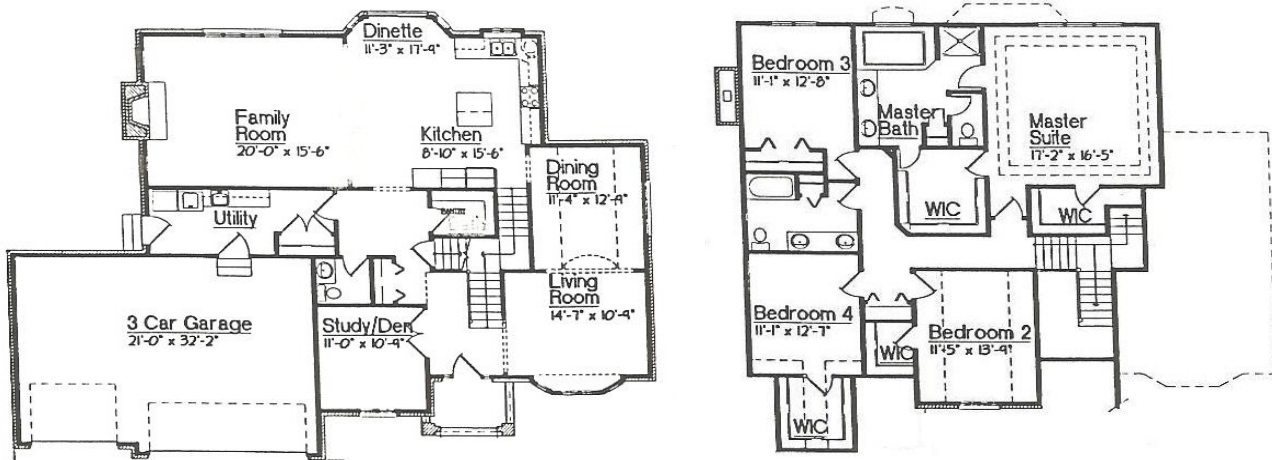

TBL's **CSALAD II** (THE FAMILY II)

A 2-Story with 4 Bedrooms, Study & Living Room

Candle Creek of Frankfort:

Lincoln Way - EAST & 157-C Schools:

*** Fences Allowed * No Association Fees**

*** Grand Prairie, Chelsea, Hickory Creek**

This TBL 2-Story Model has a Master Suite with 2 Walk-in Closets.
The Living Room can easily be converted into a second office or 1st floor Bedroom.
All our plans can be customized to suit your needs. Please ask for more Info.

4 BEDROOM & STUDY : 2-1/2 BATH : 2-STORY : 3-CAR GARAGE

BLDG AREA = 3100 sq. ft.

FULL BASEMENT = 1500 sq. ft.

TOTAL AREA = 4600 sq. ft.

Other Layouts Available - We customize to your needs.

* Pictures, Layout, Specs may not represent current design.
Please review current design specs with builder