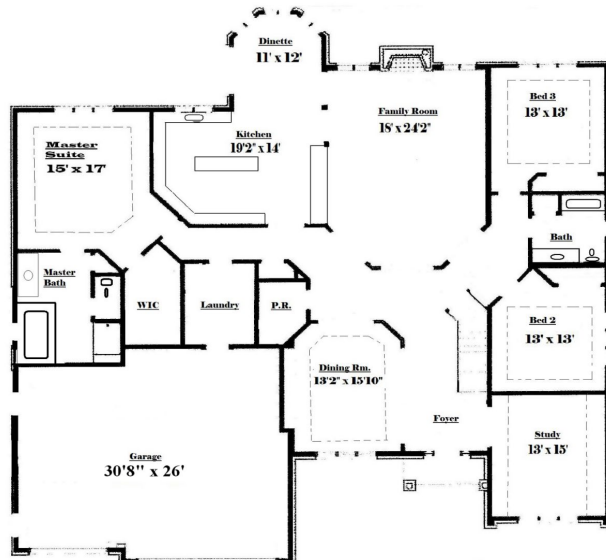

TBL's EDESANYA II (THE MOTHER II)

A Ranch with 3 Bedrooms & Study

Candle Creek of Frankfort:

Lincoln Way - EAST & 157-C Schools:

*** Fences Allowed * No Association Fees**

*** Grand Prairie, Chelsea, Hickory Creek**

This TBL Ranch Model has 3 Bedrooms, Study and 2-1/2 Baths.
This home was customized with a Finished Basement with Full Kitchen and Entertaining Area.
All our plans can be customized to suit your needs. Please ask for more Info.

3 BEDROOMS & STUDY : 2-1/2 BATH : RANCH : 3-CAR GARAGE

BLDG AREA = 3025 sq. ft.

FULL BASEMENT = 3025 sq. ft.

TOTAL AREA = 6050 sq. ft.

Other Layouts Available - We customize to your needs.

* Pictures, Layout, Specs may not represent current design.
Please review current design specs with builder