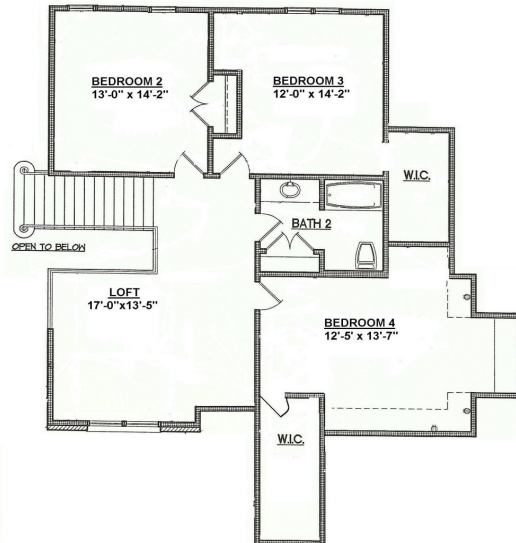

TBL's PADLAS (THE LOFT)

1st Floor Master Bedroom 2-Story w/ Loft

Candle Creek of Frankfort:

Lincoln Way - EAST & 157-C Schools:

*** Fences Allowed * No Association Fees**

*** Grand Prairie, Chelsea, Hickory Creek**

This TBL 2-Story Model has the Master Suite on the First Floor and 3 Bedrooms on the Second Floor. The open loft on the second floor can easily be closed in for an additional bath or bedroom. We have various design configurations for First Floor Master Suites. Please ask for more Info.

4 BEDROOMS / FAMILY RM. / DINING RM. / LOFT : 2-1/2 BATH : 3-CAR GARAGE

BLDG AREA = 3320 sq. ft.

FULL BASEMENT = 2050 sq. ft.

TOTAL AREA = 5250 sq. ft.

Other Layouts Available - We customize to your needs.