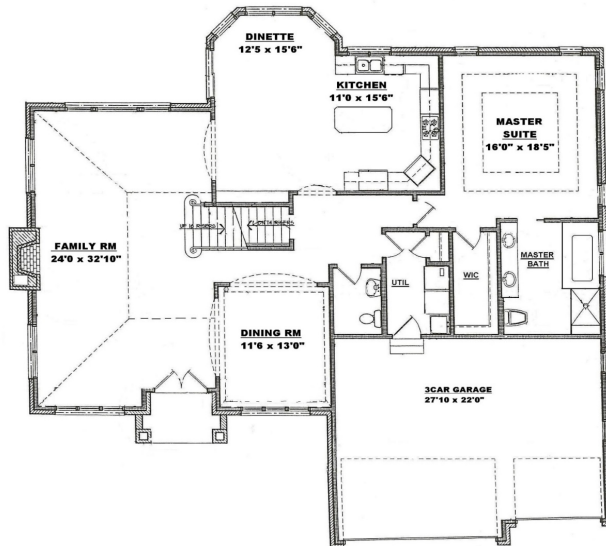

TBL's PADLAS (THE LOFT)

1st Floor Master Bedroom 2-Story w/ Loft

Candle Creek of Frankfort:

Lincoln Way - EAST & 157-C Schools:

*** Fences Allowed * No Association Fees**

*** Grand Prairie, Chelsea, Hickory Creek**

This TBL 2-Story Model has the Master Suite on the First Floor and 3 Bedrooms on the Second Floor. The open loft on the second floor can easily be closed in for an additional bath or bedroom. We have various design configurations for First Floor Master Suites. Please ask for more Info.

4 BEDROOMS / FAMILY RM. / DINING RM. / LOFT : 2-1/2 BATH : 3-CAR GARAGE

BLDG AREA = 3320 sq. ft.

FULL BASEMENT = 2050 sq. ft.

TOTAL AREA = 5250 sq. ft.

Other Layouts Available - We customize to your needs.