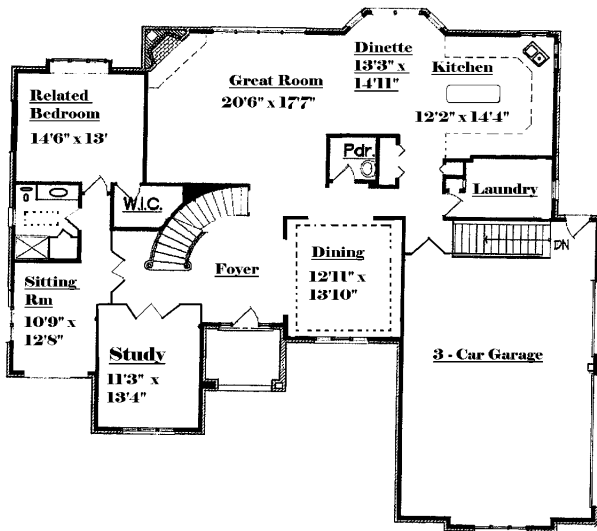

TBL's RELATED LIVING

A 2-Story with 4 Bedrooms + Study & Related Living Suite

Candle Creek of Frankfort:

Lincoln Way - EAST & 157-C Schools:

*** Fences Allowed * No Association Fees**

*** Grand Prairie, Chelsea, Hickory Creek**

This TBL model home has been designed to accommodate several different family configurations. With a first floor suite that can be used for Related Living for a Parent, a stay at home college student, or a guest suite for frequent visitors, it has features that is sure to impress.

4 BEDROOMS + STUDY / RELATED LIVING SUITE : 3-1/4 BATH : 3-CAR GARAGE w/Stairs

BLDG AREA = 3520 sq. ft. FULL BASEMENT = 2010 sq. ft. TOTAL AREA = 5530 sq. ft.

Other Layouts Available - We customize to your needs.