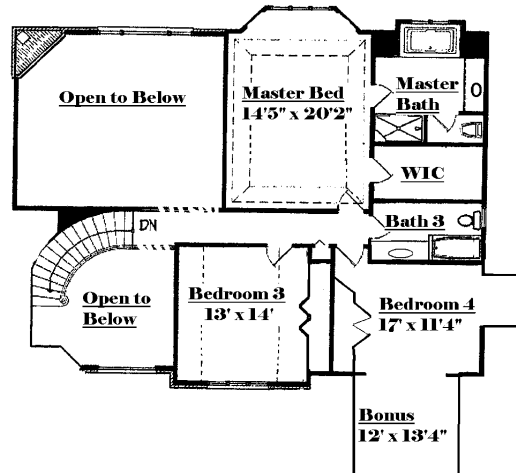

TBL's RELATED LIVING

A 2-Story with 4 Bedrooms + Study & Related Living Suite

Candle Creek of Frankfort:

Lincoln Way - EAST & 157-C Schools:

*** Fences Allowed * No Association Fees**

*** Grand Prairie, Chelsea, Hickory Creek**

This TBL model home has been designed to accommodate several different family configurations. With a first floor suite that can be used for Related Living for a Parent, a stay at home college student, or a guest suite for frequent visitors, it has features that is sure to impress.

4 BEDROOMS + STUDY / RELATED LIVING SUITE : 3-1/4 BATH : 3-CAR GARAGE w/Stairs

BLDG AREA = 3520 sq. ft. FULL BASEMENT = 2010 sq. ft. TOTAL AREA = 5530 sq. ft.

Other Layouts Available - We customize to your needs.